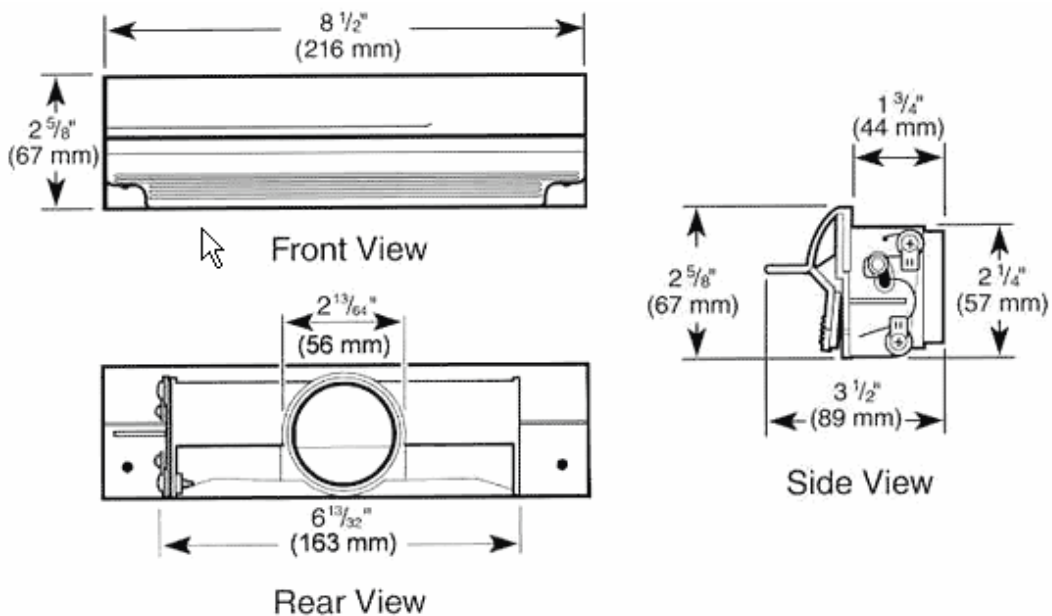

## Sweep Inlet Valve

The VacuSweep® Sweep Inlet Valve makes it easy for debris and dirt to be quickly swept and removed from non-carpeted surfaces.  
 For use in kitchens, mudrooms, workshops, hair salons, retail stores, any sweepable area in either a residential or commercial environment.

Will install within a standard 4" stud partition wall

More details on <http://www.vaculine.com/sweep.html>

Available colours: White and Black

VacuSweep® Installation

Short Socket Elbow Installation

Trim Plate Installation