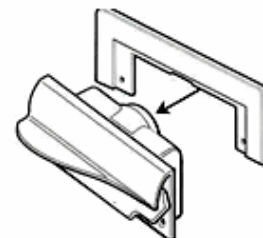

## Sweep Inlet Valve

The VacuSweep® Sweep Inlet Valve makes it easy for debris and dirt to be quickly swept and removed from non-carpeted surfaces.  
 For use in kitchens, mudrooms, workshops, hair salons, retail stores, any sweepable area in either a residential or commercial environment.

Will install within a standard 4" stud partition wall

More details on <http://www.vaculine.com/sweep.html>

Available colours: White and Black

VacuSweep® Installation

Short Socket Elbow Installation

Trim Plate Installation